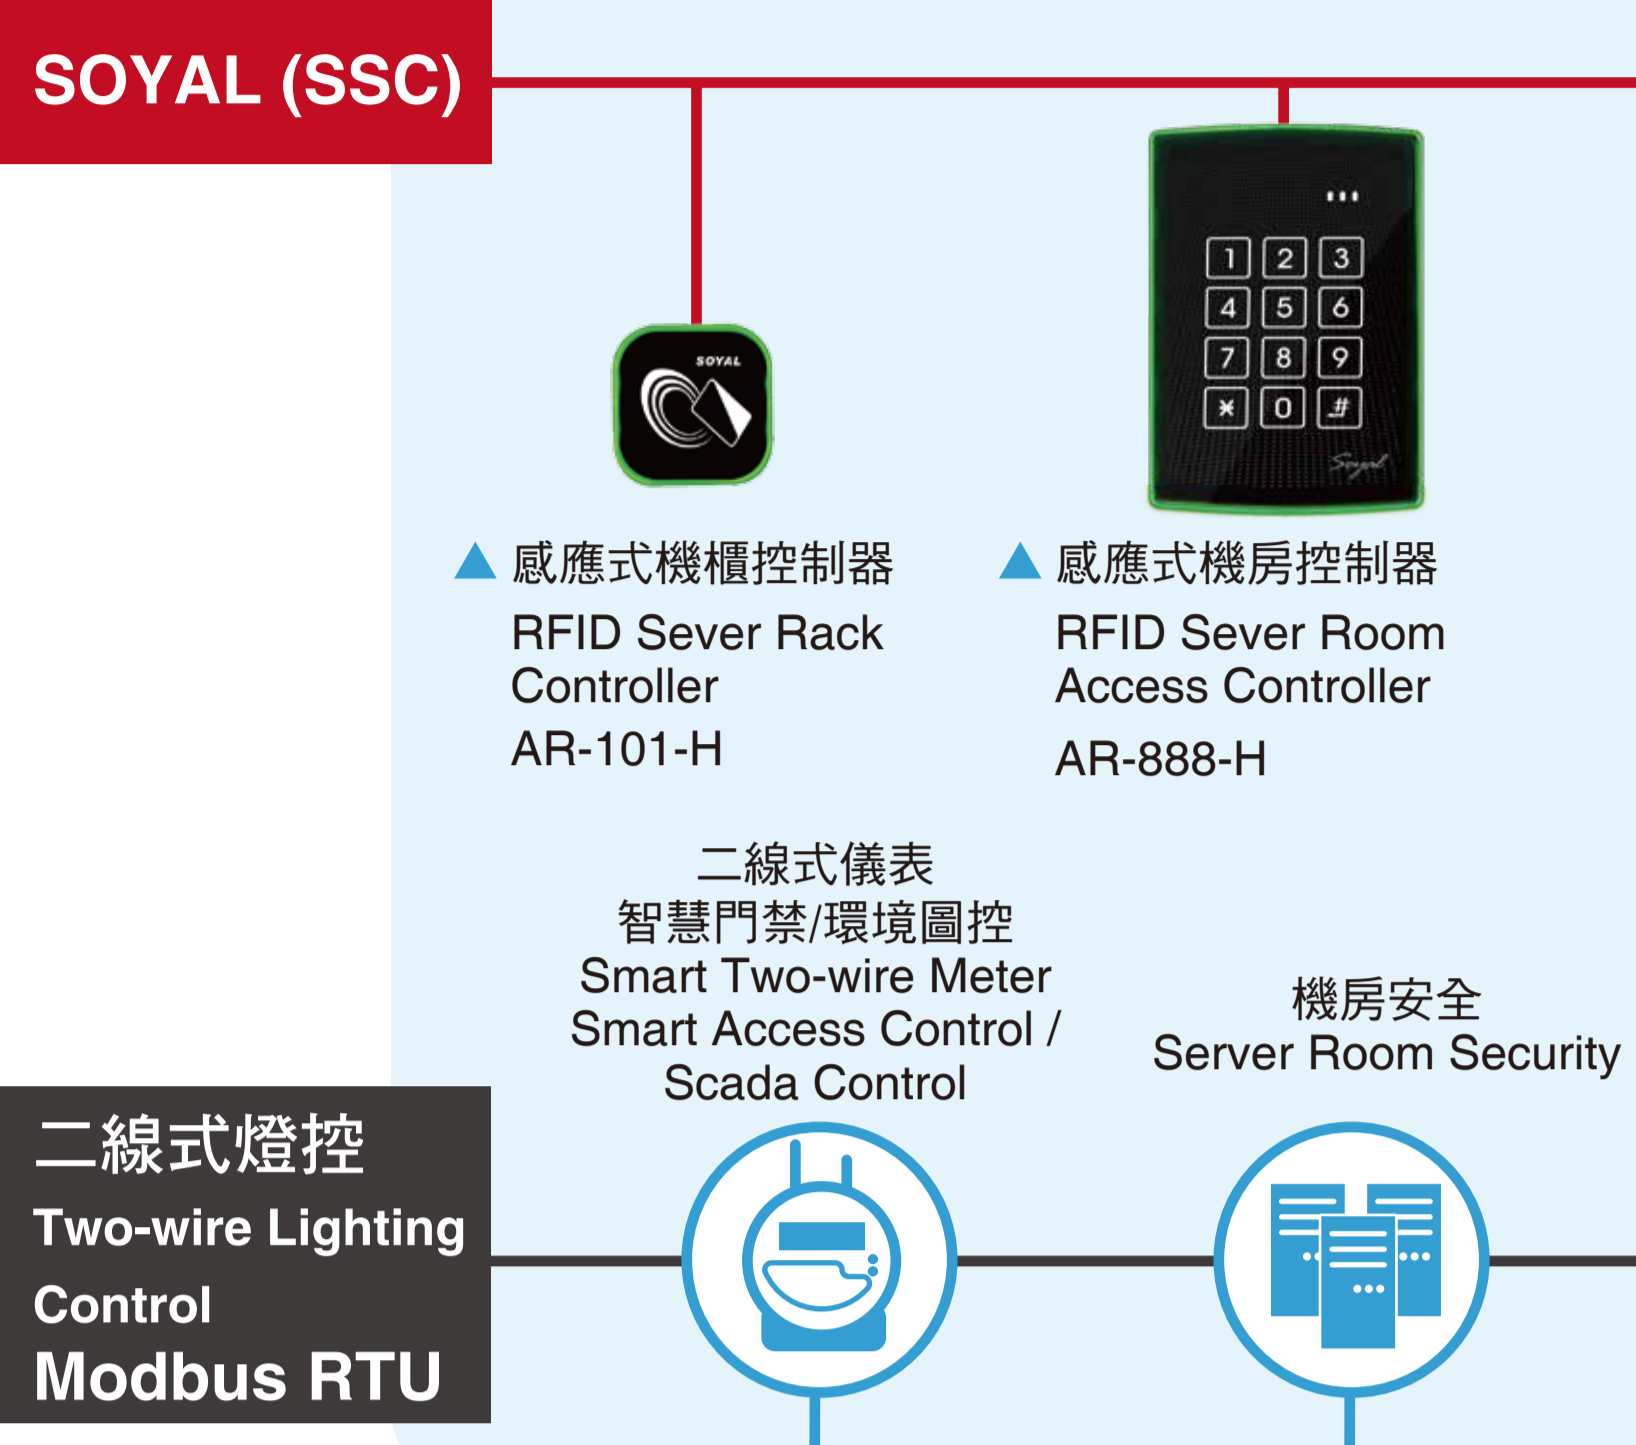

多功能智慧連網伺服器 Multi-function Smart Networking Controller

智慧機房 Smart Server Room

智慧燈控與溫控 Smart Lighting & Temperature Control

共享會議室 Sharing Meeting Room

二線式儀表 智慧門禁/環境圖控 Smart Two-wire Meter Smart Access Control / Scada Control

701 Server 701 Client

監控中心能透過圖控軟體及時監控所有二線式智慧儀表數值、門禁狀態，並進行遠端控制。Monitoring center can monitor real-time numbers of smart two-wire meters, door status of access controller, I/O modules, and execute remote control.

機房安全 Server Room Security

- 機房門和機櫃都受控於控制器，有效卡片能開啟機房門和機櫃門，使用記錄會傳送至軟體進行追蹤。感應無效卡片會觸發警報，通知管理人員。Server room lock and server rack door are controlled by access controllers. Only valid card can open room door and rack door. All records can be tracked by monitoring software. Swiping invalid card will trigger alarm and inform executives.