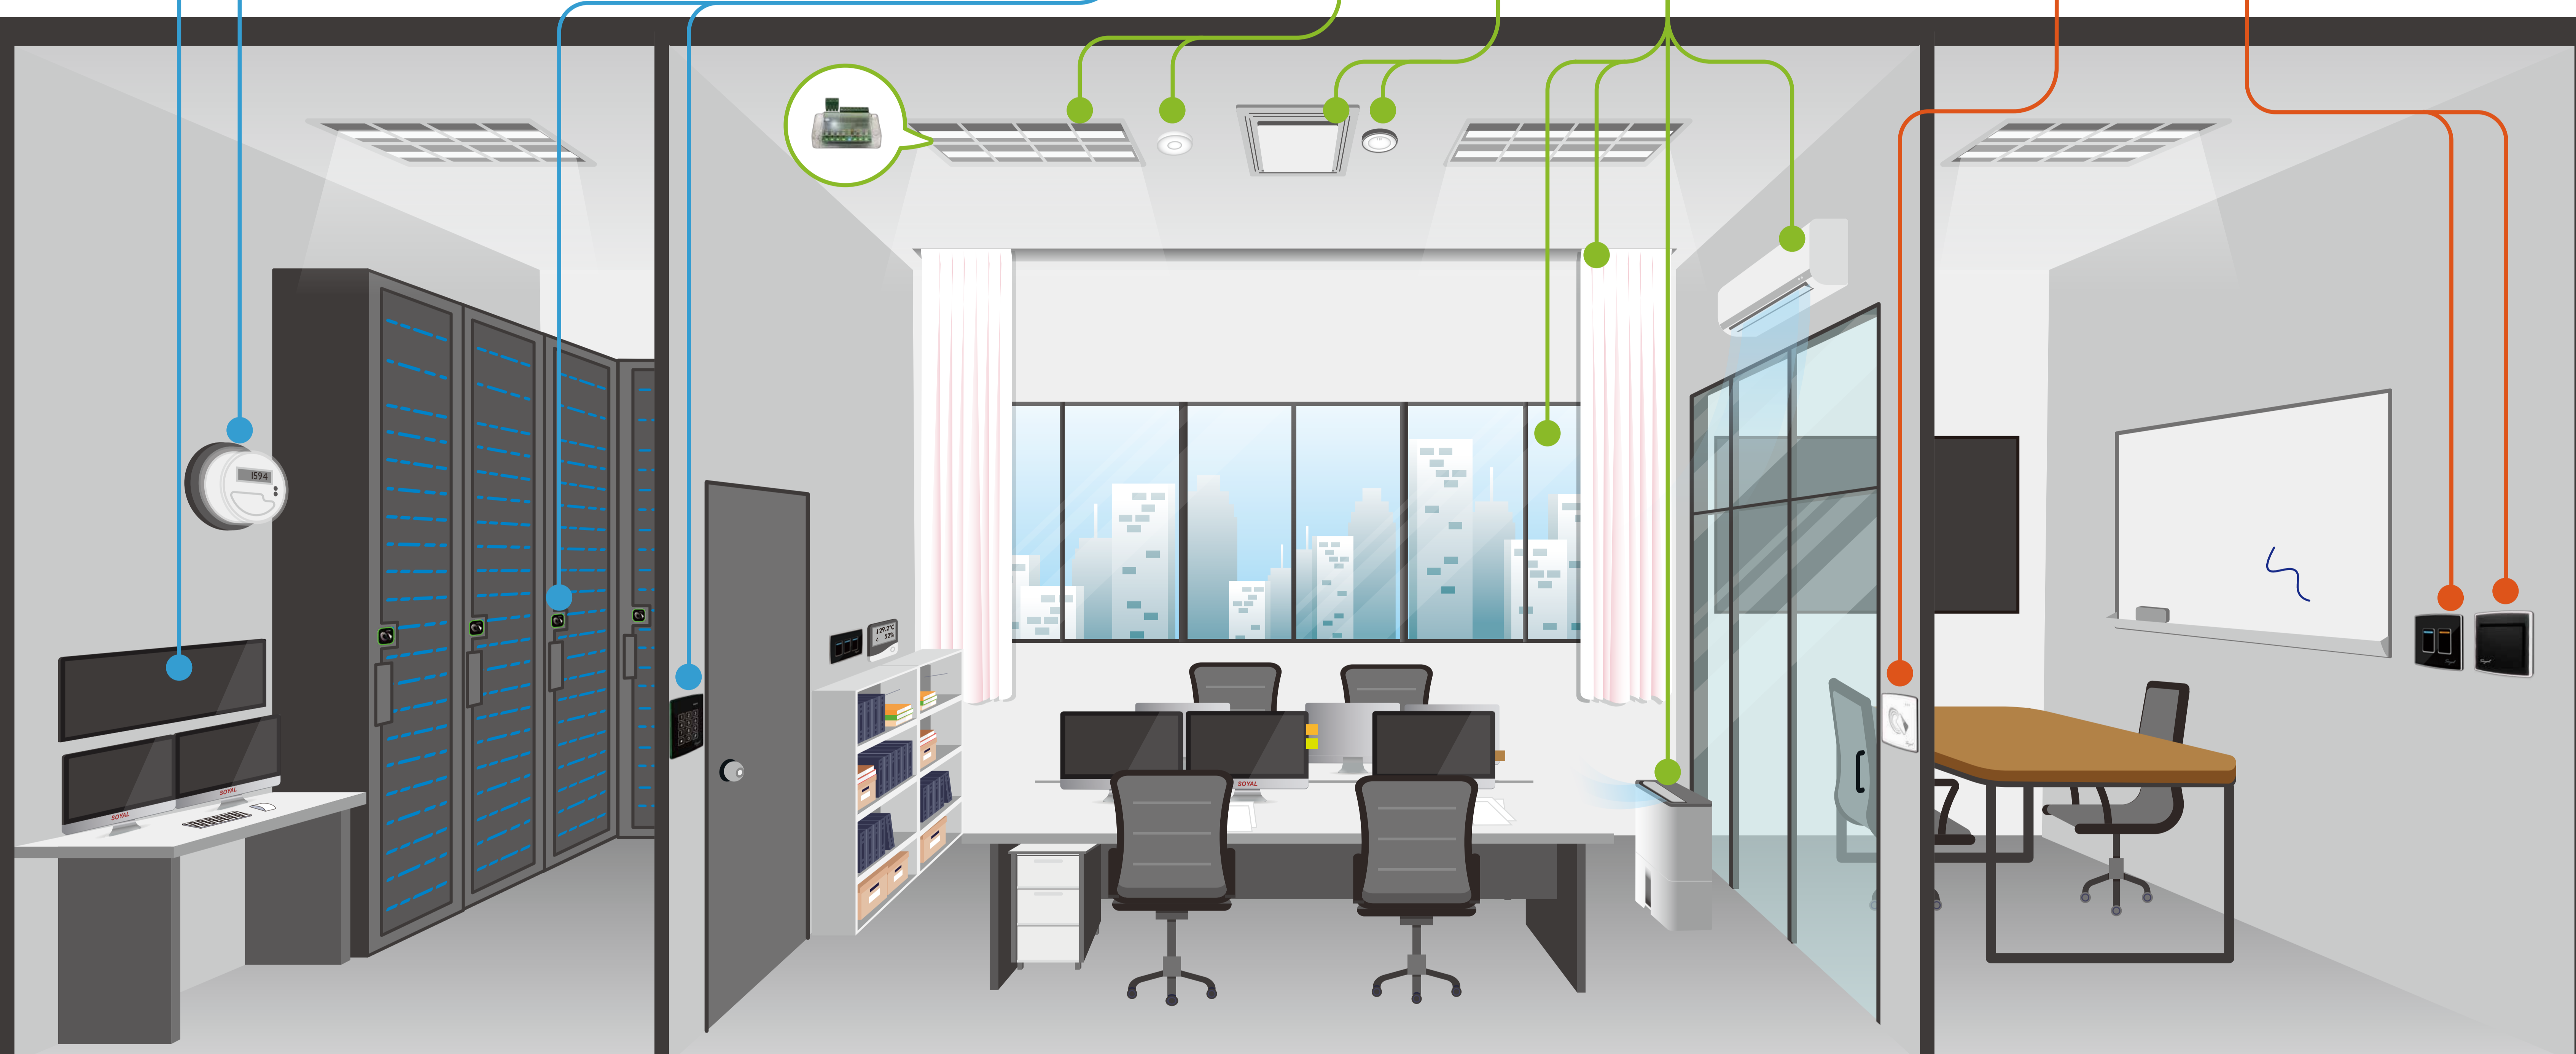

多功能智慧連網伺服器 Multi-function Smart Networking Controller

智慧機房 Smart Server Room

智慧燈控與溫控 Smart Lighting & Temperature Control

共享會議室 Sharing Meeting Room

二線式儀表 智慧門禁/環境圖控 Smart Two-wire Meter Smart Access Control / Scada Control

701 Server 701 Client

監控中心能透過圖控軟體及時監控所有二線式智慧儀表數值、門禁狀態，並進行遠端控制。Monitoring center can monitor real-time numbers of smart two-wire meters, door status of access controller, I/O modules, and execute remote control.

機房安全 Server Room Security

- 機房門和機櫃都受控於控制器，有效卡片能開啟機房門和機櫃門，使用記錄會傳送至軟體進行追蹤。感應無效卡片會觸發警報，通知管理人員。Server room lock and server rack door are controlled by access controllers. Only valid card can open room door and rack door. All records can be tracked by monitoring software. Swiping invalid card will trigger alarm and inform executives.

二線式燈控 Two-wire Lighting Control

- 透過室內感光設備，監控軟體能即時得知環境亮度，當亮度過高，可自動觸發關閉窗簾。Integrated with light sensor, ambient brightness can be controlled by monitoring software. If ambient is too bright, curtain will close.
- 當亮度過低，可自動觸發關閉開窗簾並啟動室內燈光，調節室內光線。If ambient brightness is too weak, curtain will open and indoor light will be turned on.