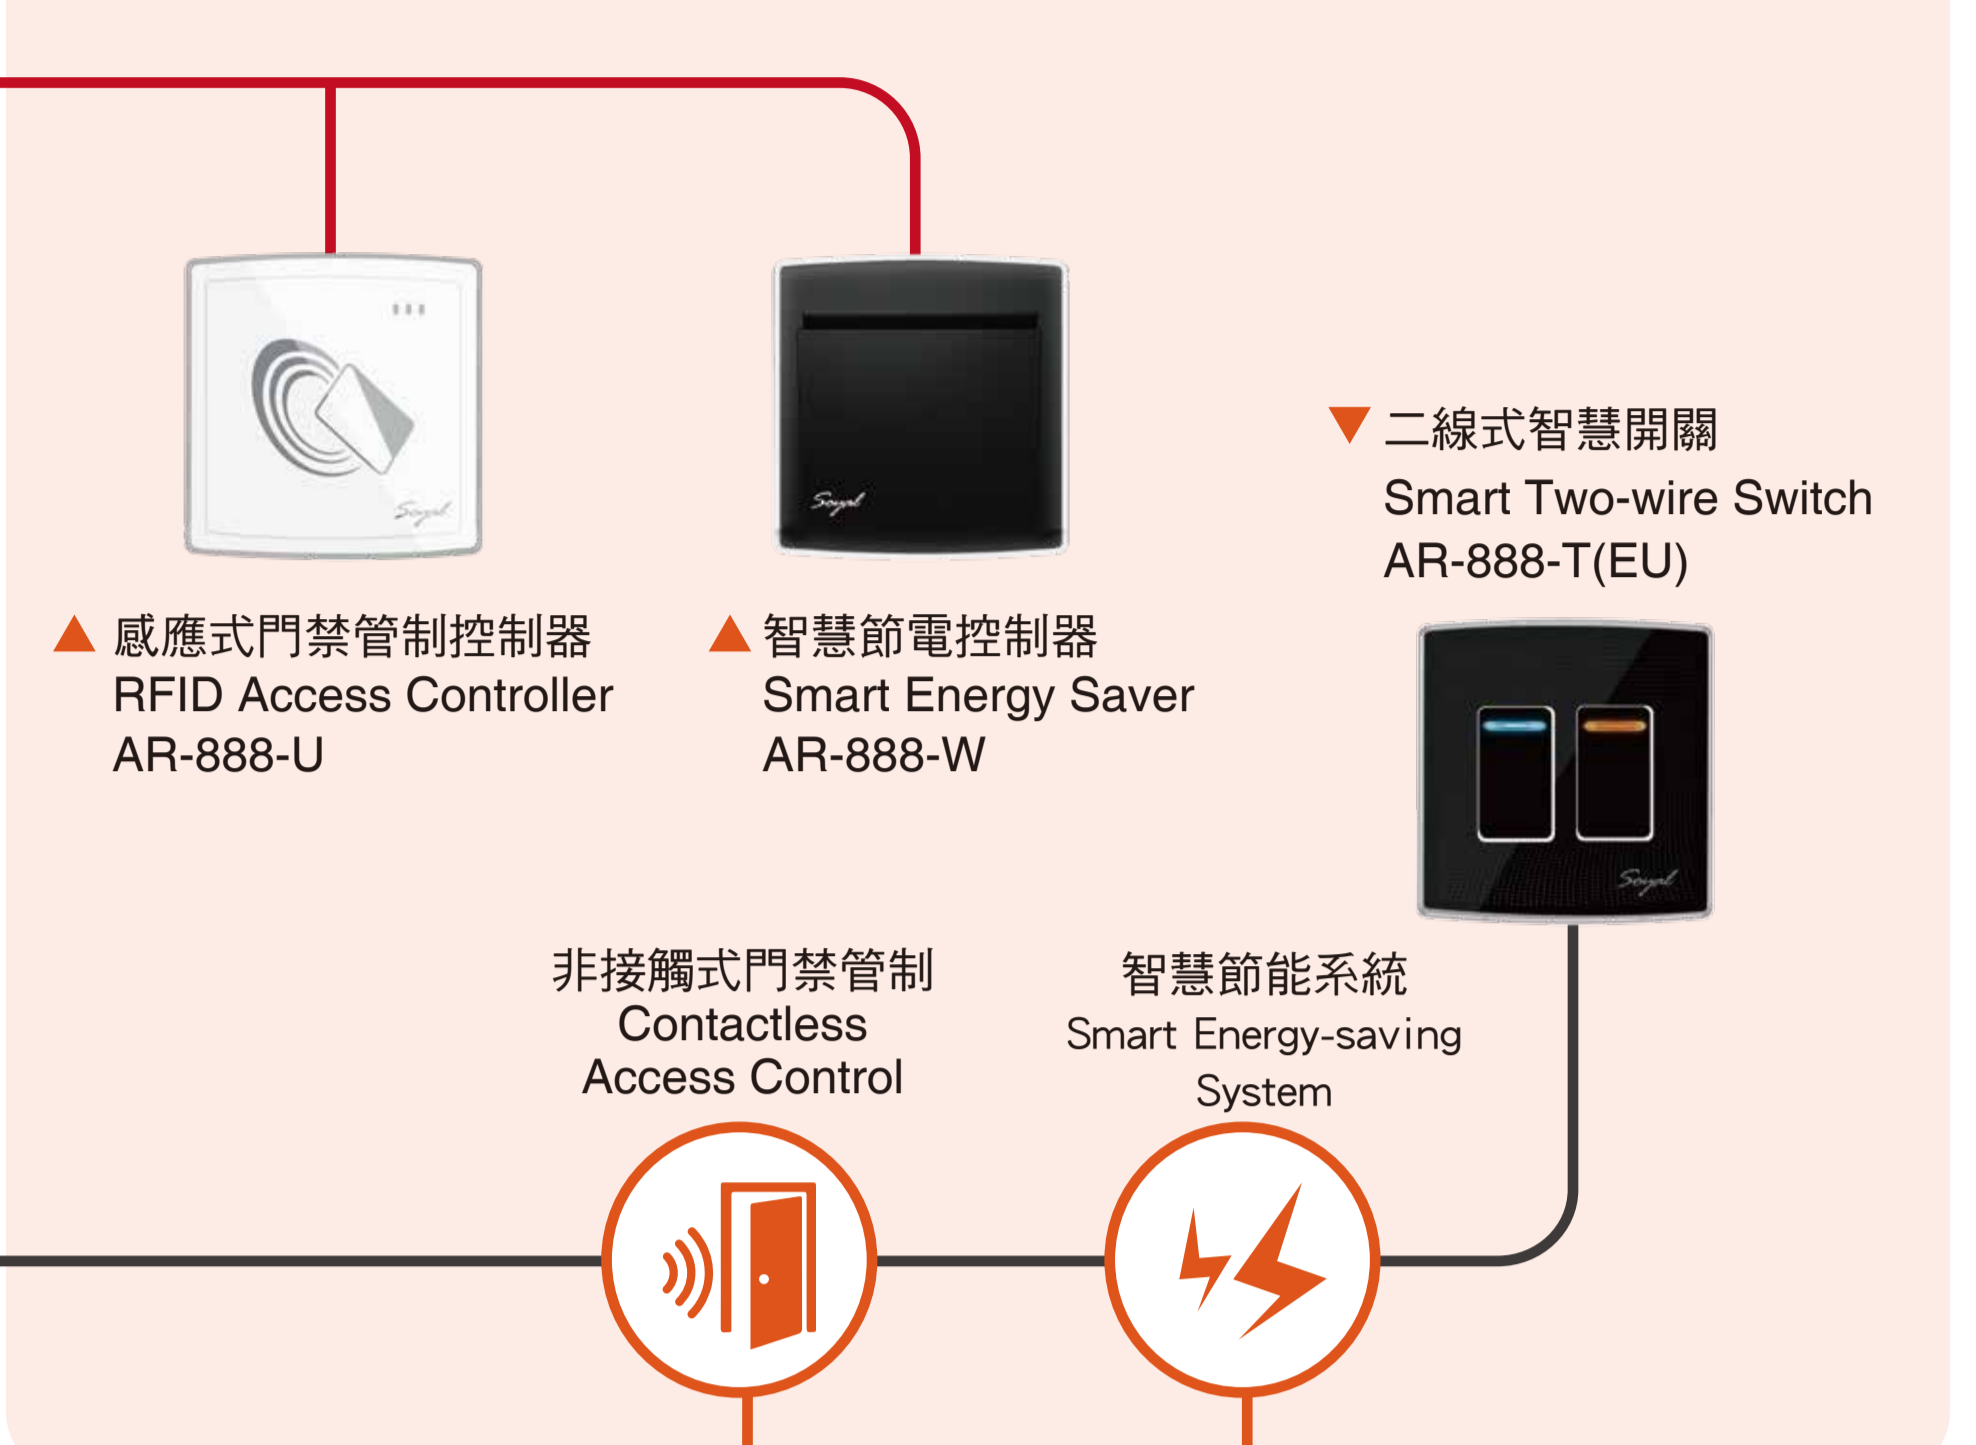

多功能智慧連網伺服器 Multi-function Smart Networking Controller

智慧機房 Smart Server Room

智慧燈控與溫控 Smart Lighting & Temperature Control

共享會議室 Sharing Meeting Room

二線式儀表 智慧門禁/環境圖控 Smart Two-wire Meter Smart Access Control / Scada Control

701 Server 701 Client

監控中心能透過圖控軟體及時監控所有二線式智慧儀表數值、門禁狀態，並進行遠端控制。Monitoring center can monitor real-time numbers of smart two-wire meters, door status of access controller, I/O modules, and execute remote control.

機房安全 Server Room Security

- 機房門和機櫃都受控於控制器，有效卡片能開啟機房門和機櫃門，使用記錄會傳送至軟體進行追蹤。感應無效卡片會觸發警報，通知管理人員。Server room lock and server rack door are controlled by access controllers. Only valid card can open room door and rack door. All records can be tracked by monitoring software. Swiping invalid card will trigger alarm and inform executives.

二線式智慧開關和雲端控制器，都能將所有連動設備的即時資訊，傳至中央監控軟體。
Integrated with smart two-wire switches and cloud controllers, all real-time information of equipment can transmit to the monitoring & control software.